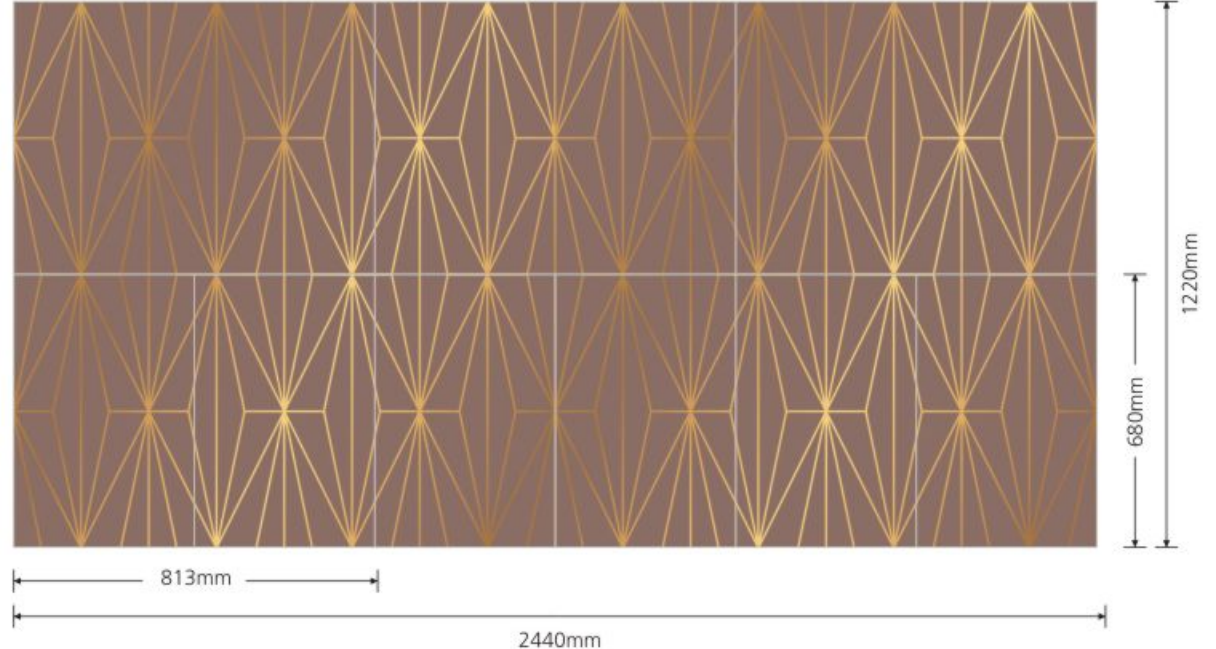

ILLUSTRATION OF DIVIDING MATERIALS