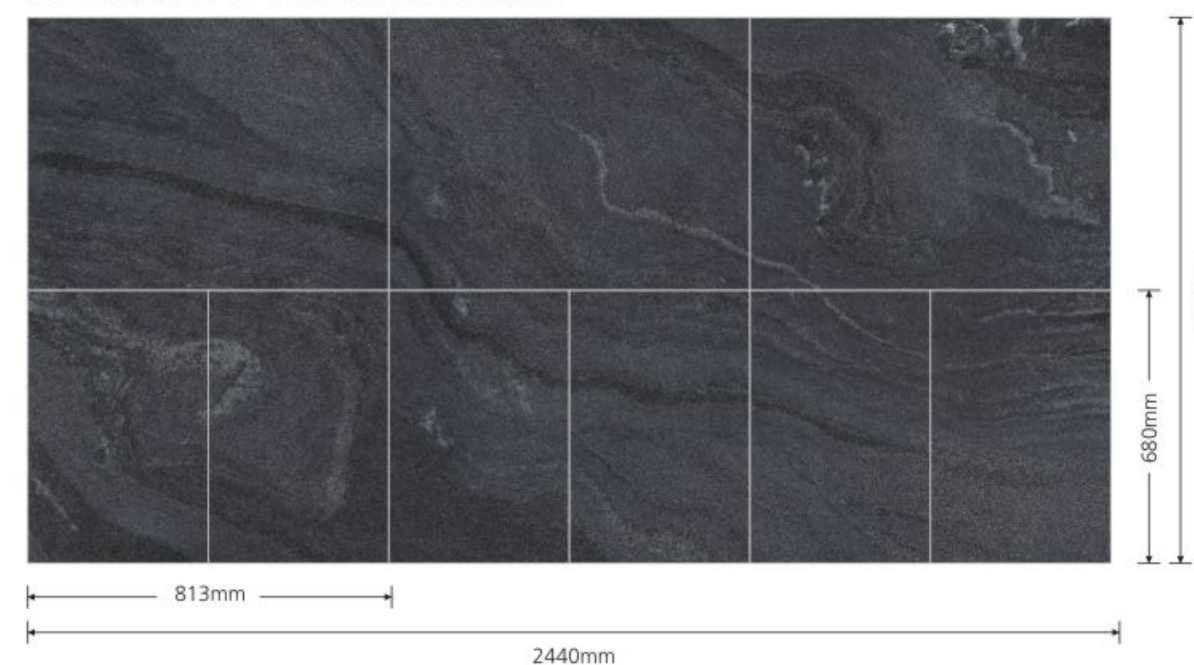

IMPERIO  
LAMINATES

POISE  
OF  
PERFECTION

Sleek and swanky dash of definite  
dexterity that create lasting imprints  
of fabulous proportions.

DIGITAL  
LAMINATE  
8'x4'

DG 9006

ILLUSTRATION OF DIVIDING MATERIALS