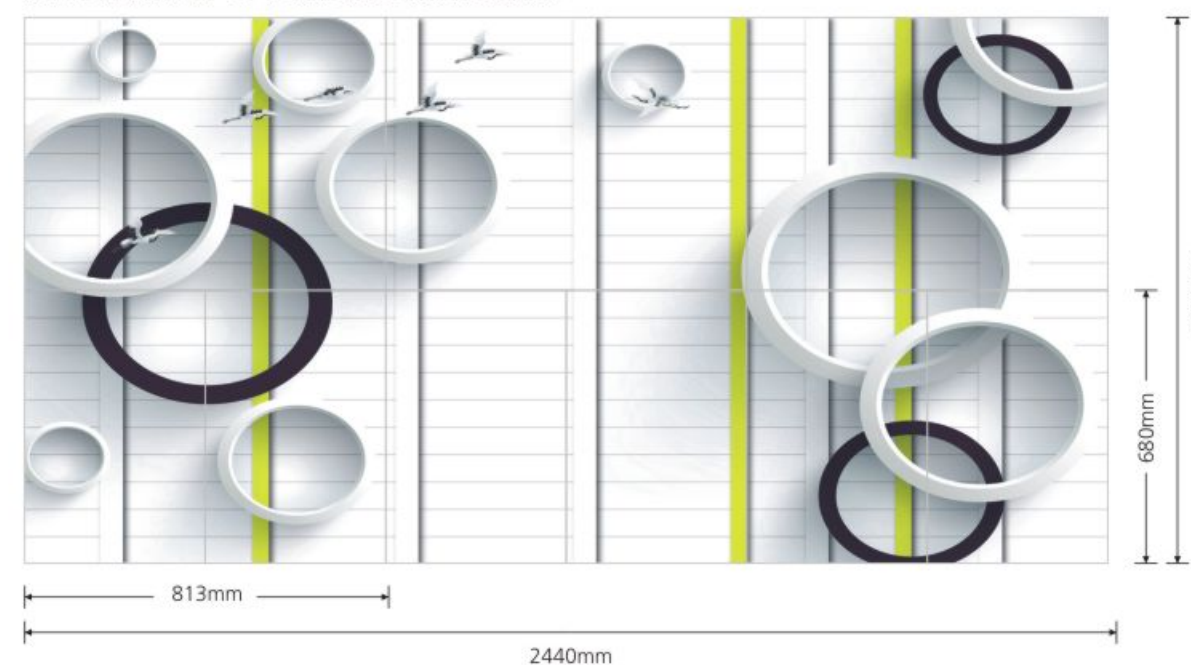

DIGITAL LAMINATE  
**8'x4'**

IMPERIO  
LAMINATES

PASSION  
FOR  
PRAISE

The ardour and zeal of brilliant  
designs create a platform for  
excellence in every form.

DIGITAL  
LAMINATE  
8'x4'

DG 9017

ILLUSTRATION OF DIVIDING MATERIALS