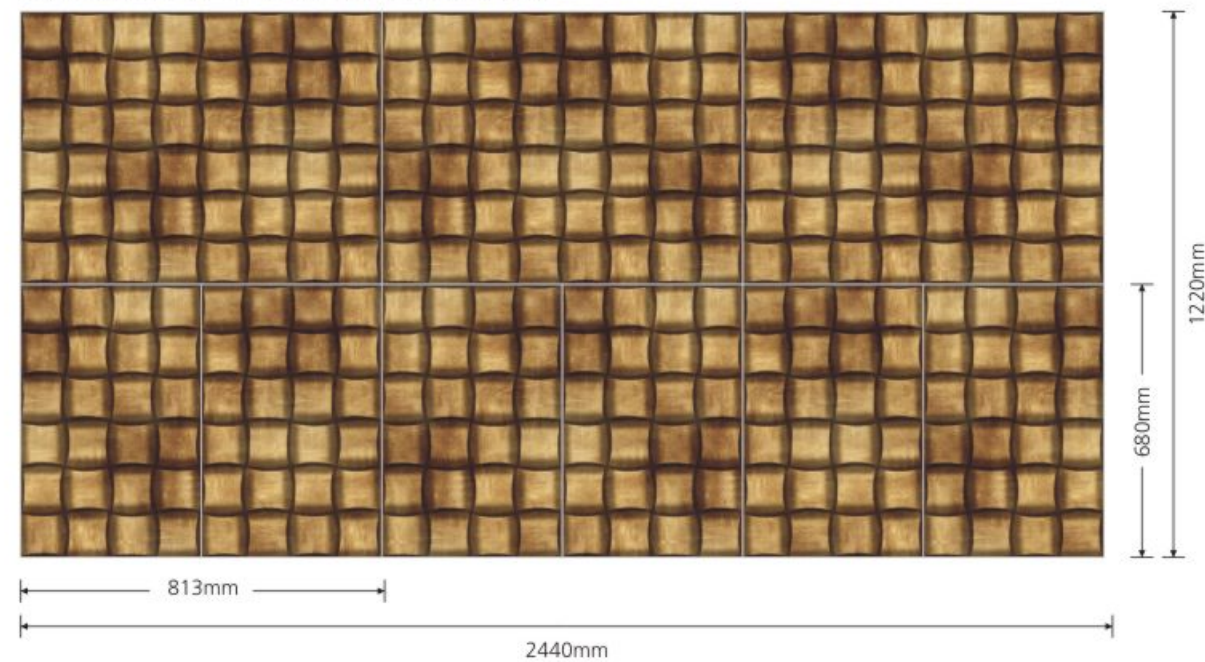

DG 9043

ILLUSTRATION OF DIVIDING MATERIALS

IMPERIO
LAMINATES

REJOICE
BEFORE
YOU ENTER

The rugged richness boasts of picturesque facades rooming stylistic designs as never seen before.

DIGITAL
LAMINATE
8'x4'