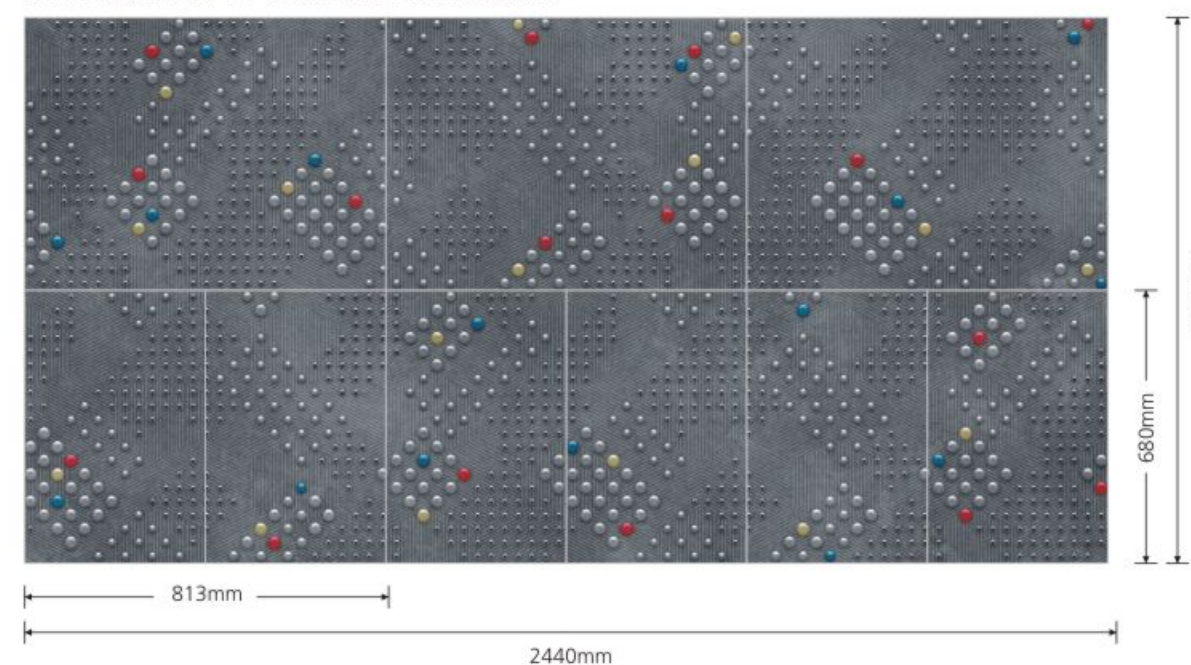

IMPERIO  
LAMINATES

AN  
ELEGANT  
ENTRY

Glamour of a level that's high  
above the rest with its feel and a  
make very modernist in appeal.

DIGITAL  
LAMINATE  
8'x4'

DG 9046

ILLUSTRATION OF DIVIDING MATERIALS