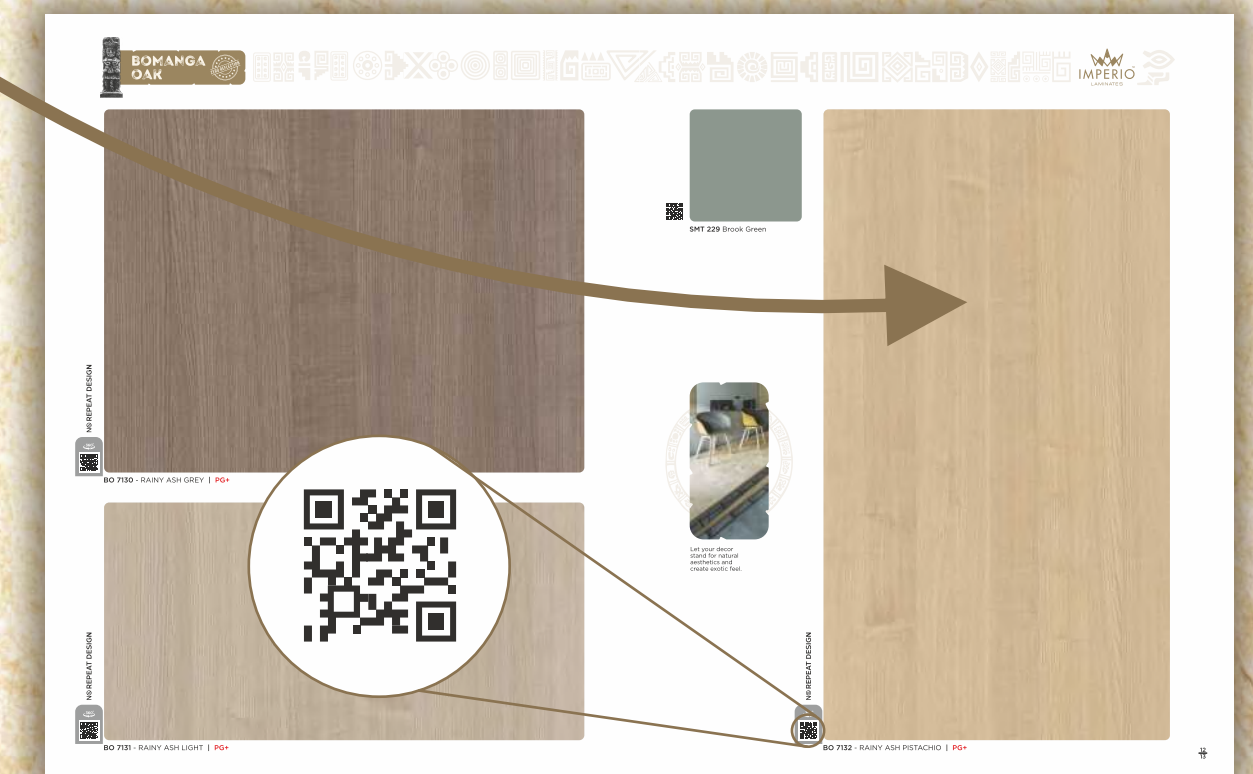

## VIEW OF PRODUCT

You will eventually need laminate sheets whether you are simply renovating an old house or creating one from the ground up. Nowadays, people feel a desire to connect to their homes on both an emotional and practical level. The biggest issue is choosing laminate for your spaces because it's unclear how it will actually look. To solve this, we offer a solution with a 360-degree view of our every laminate, which gives a true sense of how it will look as an application.

## SCAN QR FOR LIVE APPLICATION

Laminates are materials that comply to the standards of functionality while also providing homeowners with an aesthetically appealing quality. Here, you will find a unique QR code with each designs, once being scanned by your mobile device it will allow you to see a 360 degree visualisation of your chosen laminate design, making your selection process even easier and amazing.