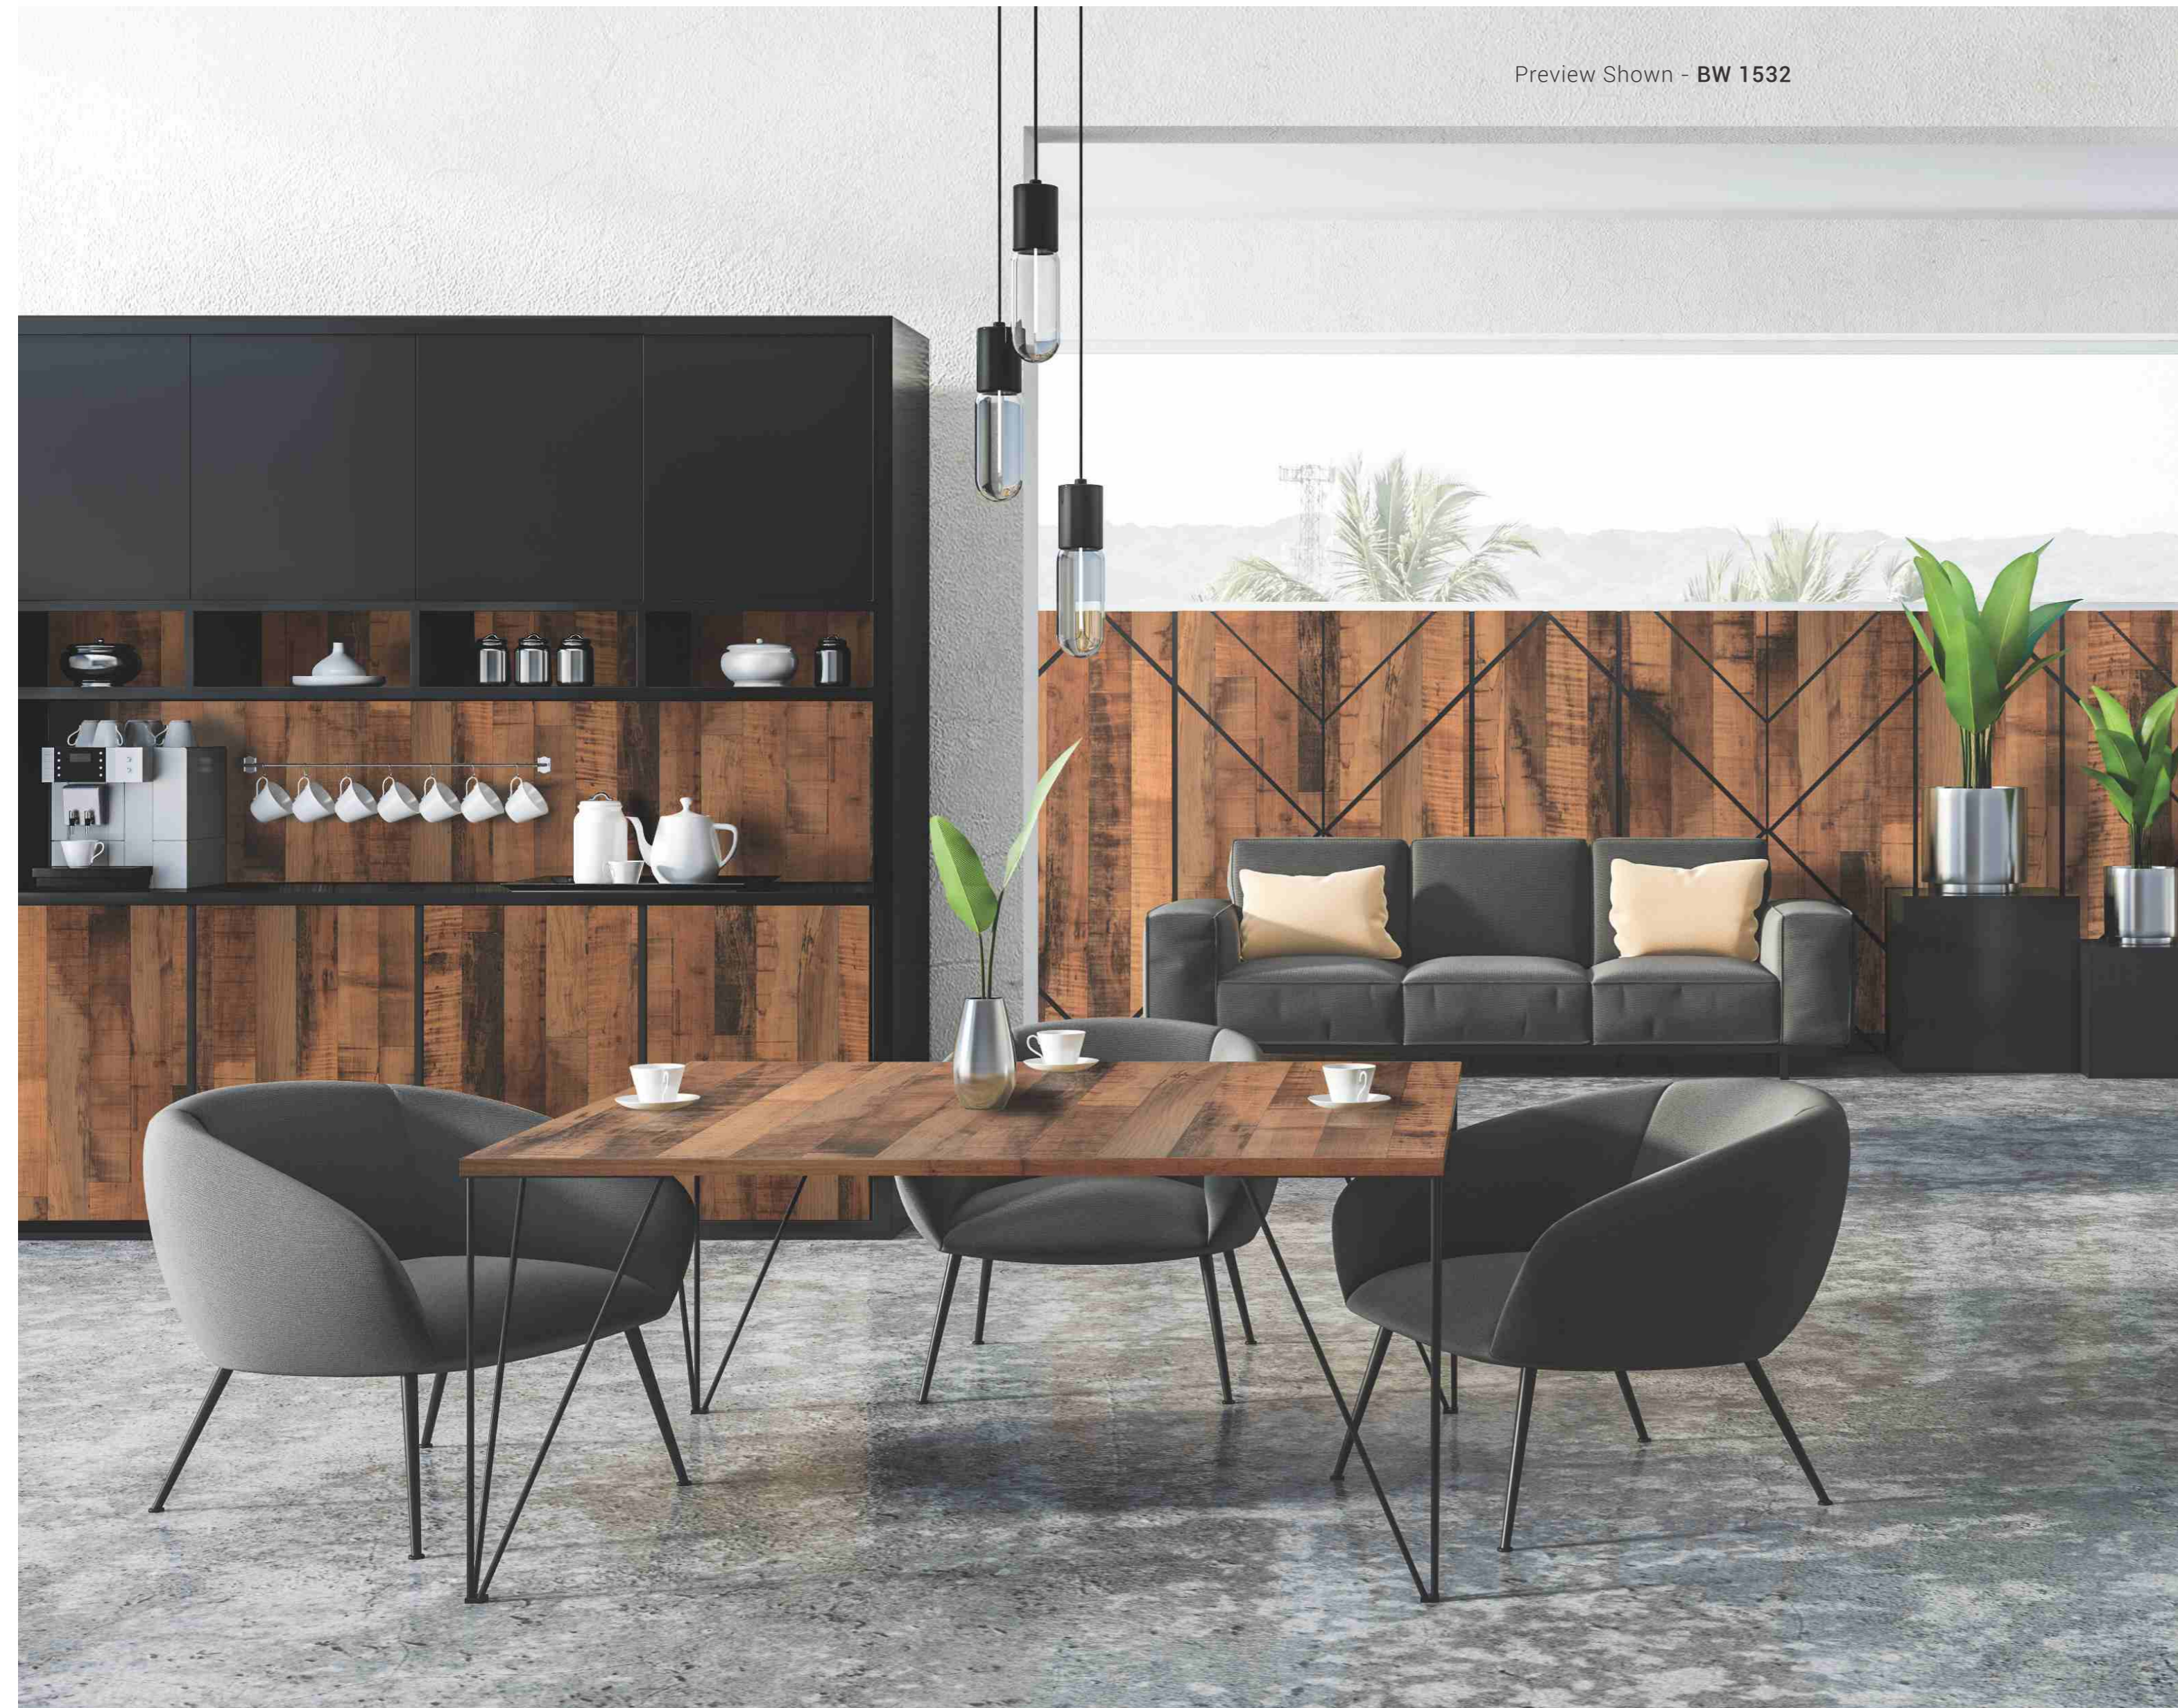

BLAST WOOD

craftwood
laminates

Preview Shown - BW 1532

HG 1205
black

BW 1532
brown blocks

NATURE
INSPIRED
SURFACES

BLAST WOOD

BW 1511
natural teak yellow