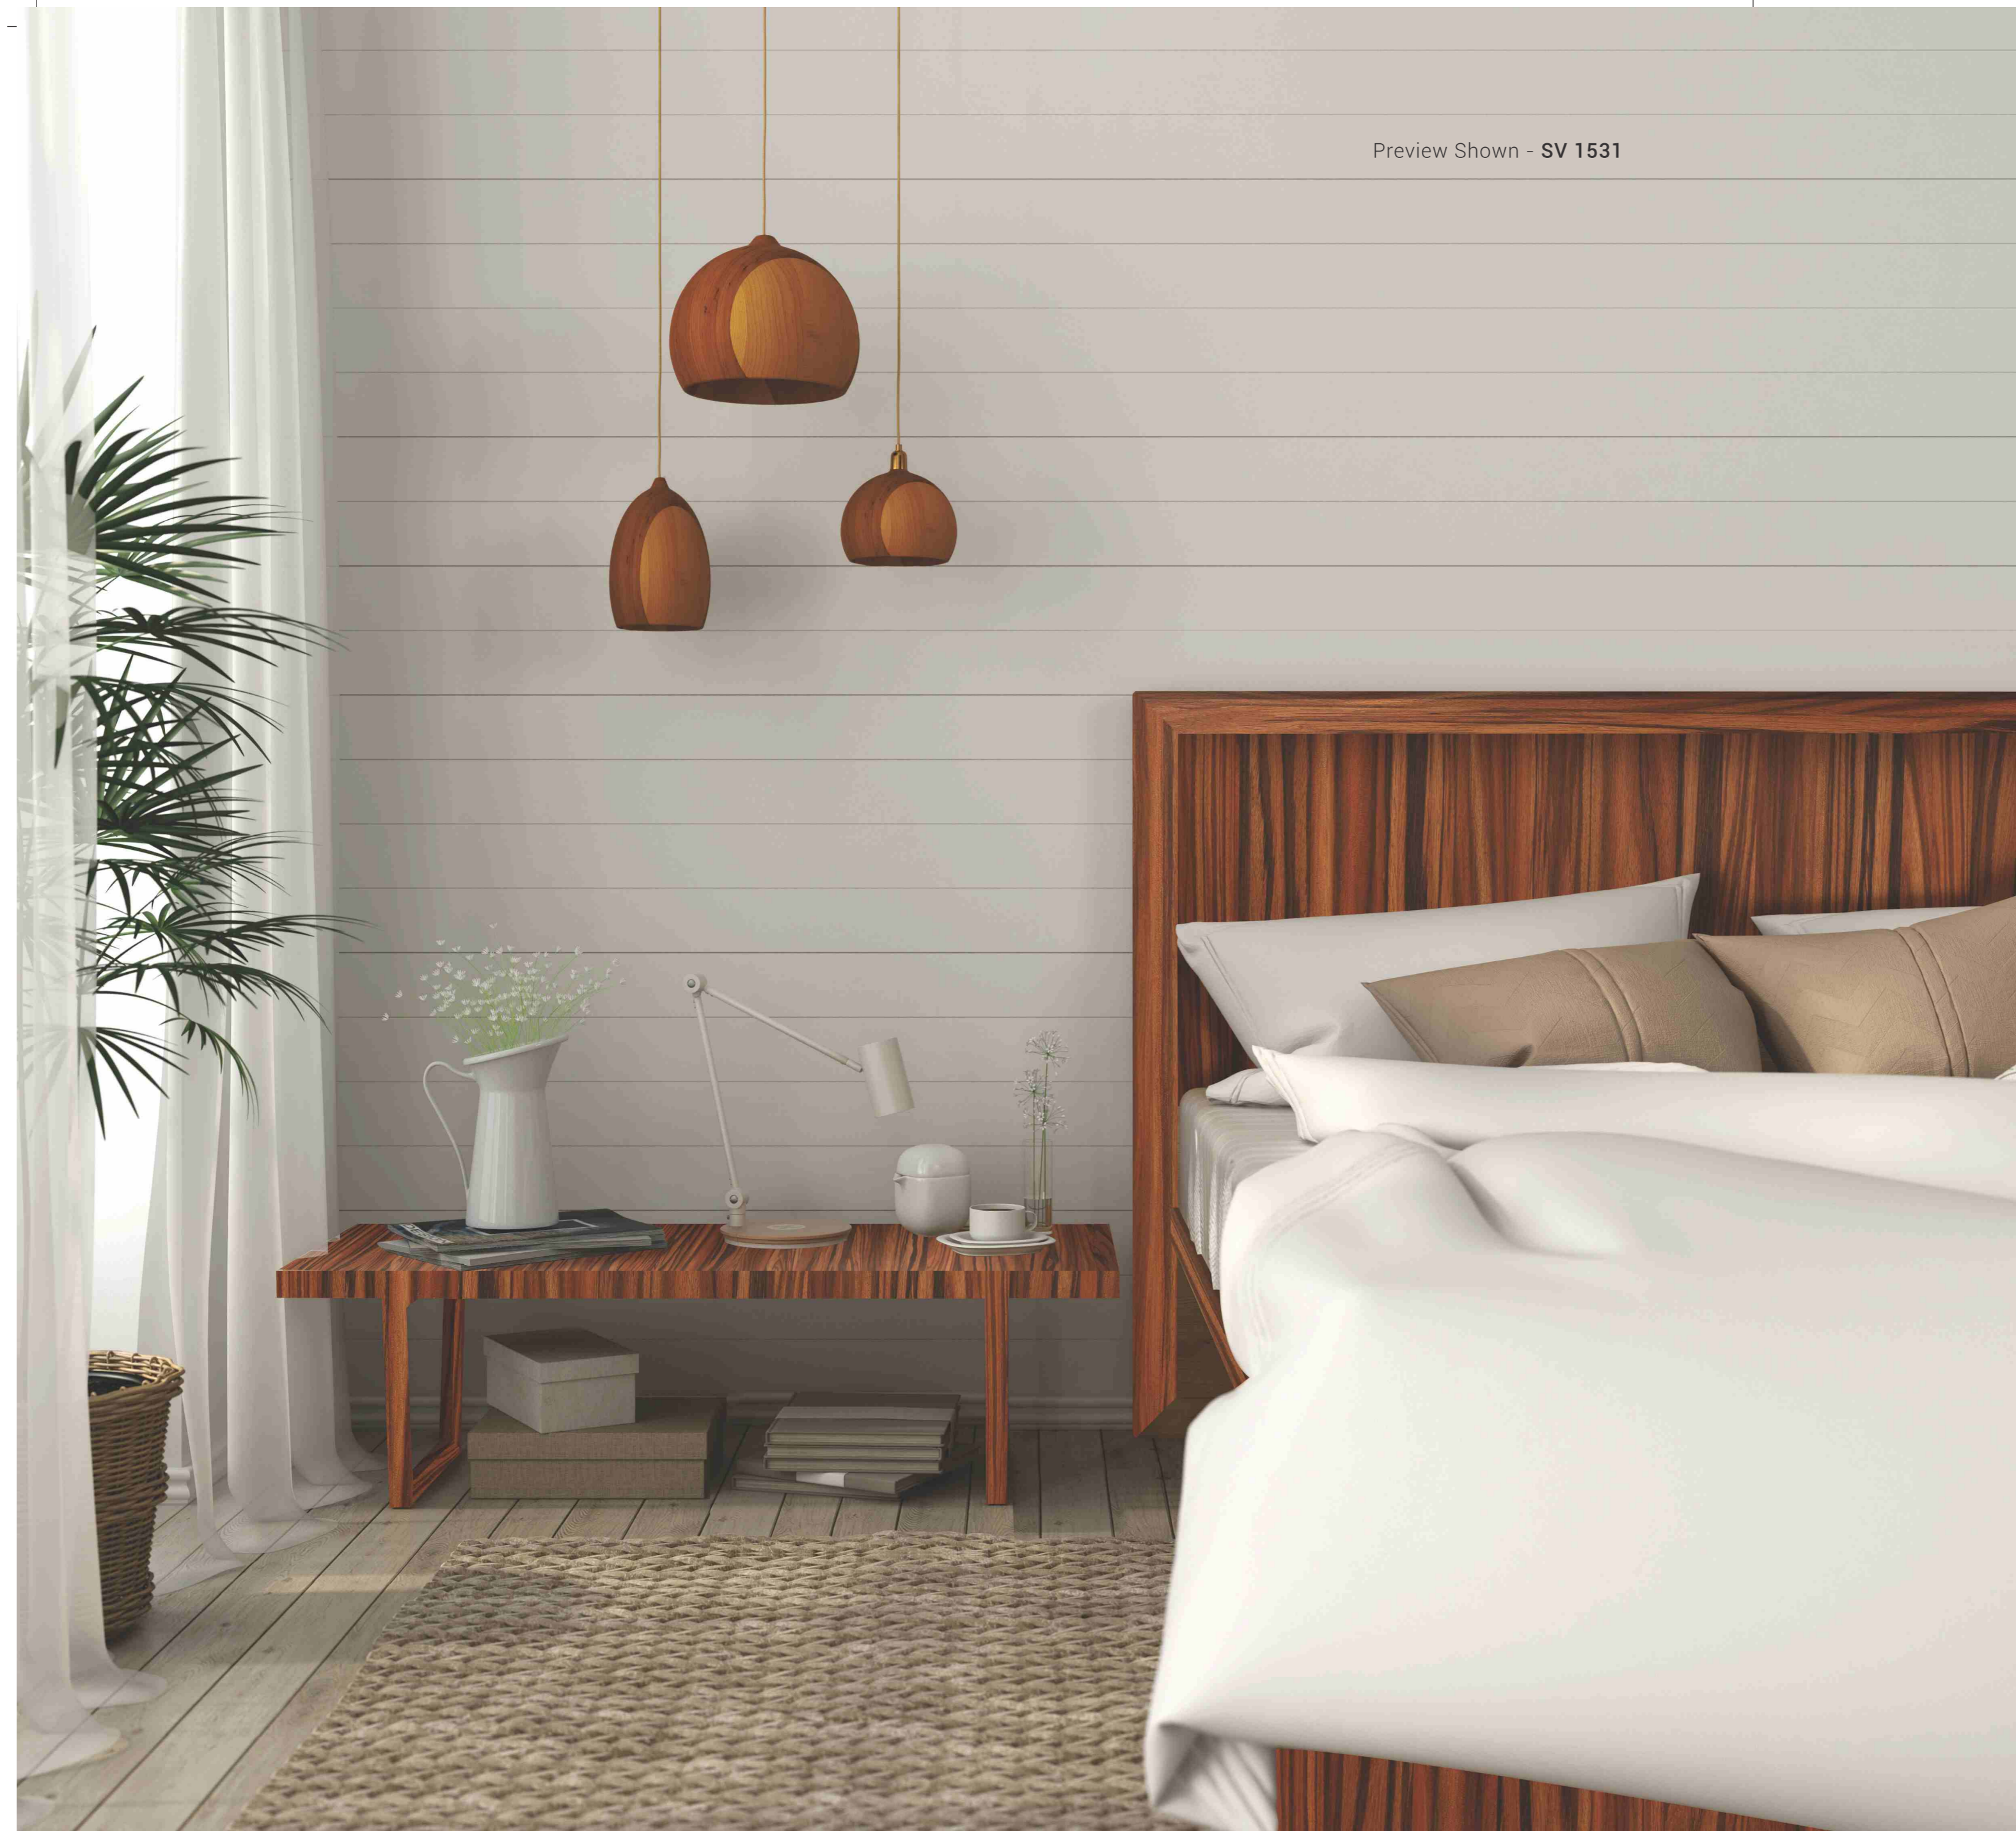

MA 1519
sharp teak brown

FASHION
FURNITURE
IN VOGUE

Preview Shown - SV 1531

SLICK VEENER

 craftwood
laminates

SMT 1202
frosty white

SV 1531
fabo wood

STRINGENT
SURFACE
COVERING